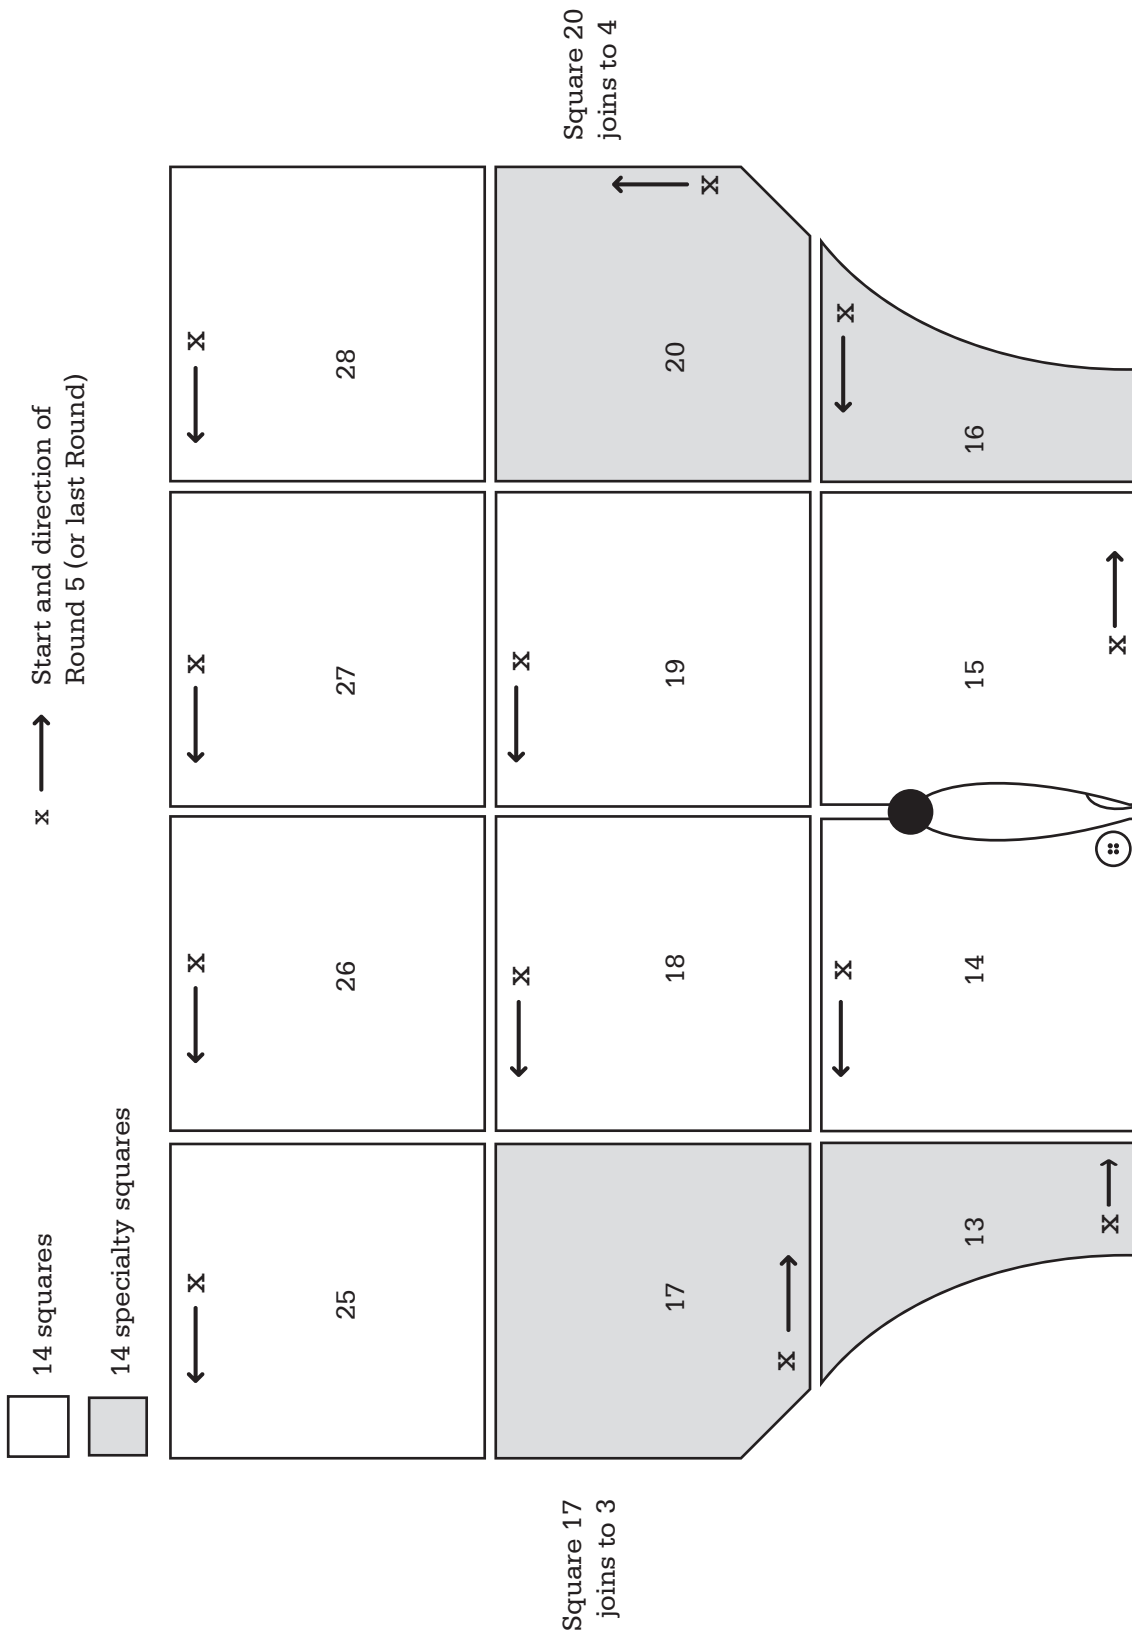

Print your chosen design/templates from the *Homespun* website. Before printing, check the Print dialog box – it is important that in the field next to the words “Page Scaling” you have selected “None” to ensure your design/templates print out at 100%.

**GRANNY SQUARE
 KID'S TOP**

1

**“GRANNY SQUARE KID'S TOP”
 Pattern Layout**

Join to GRANNY SQUARE KID'S TOP 2

Print your chosen design/templates from the *Homespun* website. Before printing, check the Print dialog box – it is important that in the field next to the words “Page Scaling” you have selected “None” to ensure your design/templates print out at 100%.

GRANNY SQUARE
KID'S TOP
 2