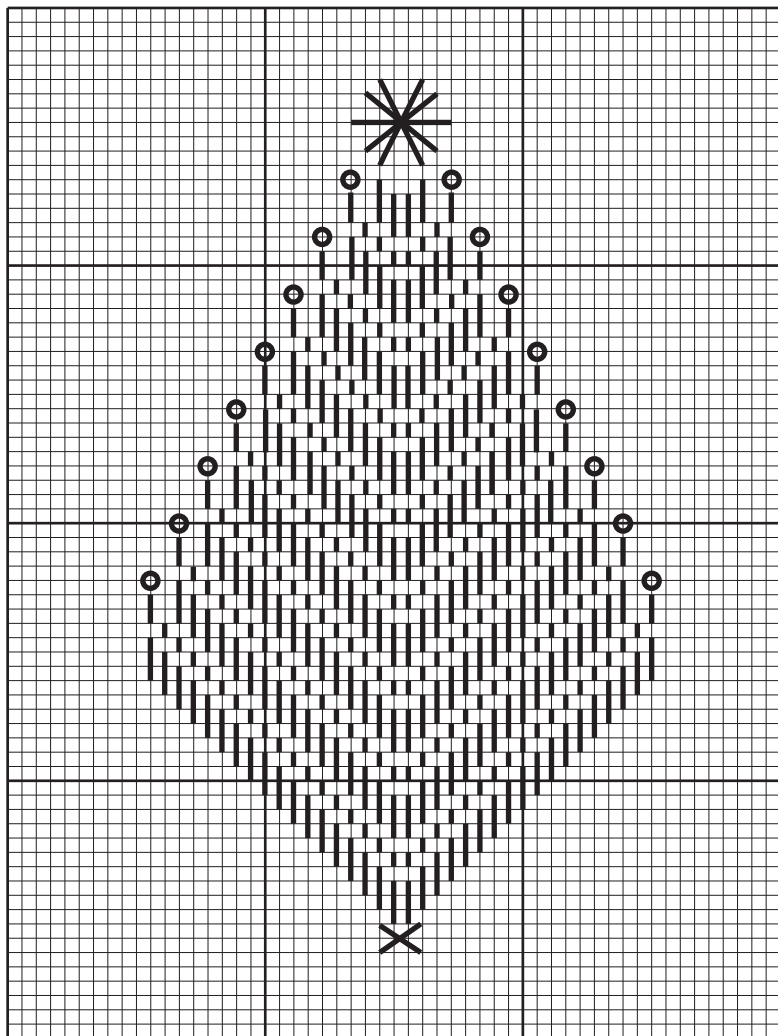

**CHRISTMAS TREE
EMBROIDERIES**

1

“CHRISTMAS TREE EMBROIDERIES”

Tree 1

Print your chosen design/templates from the *Homespun* website. Before printing, check the Print dialog box – it is important that in the field next to the words “Page Scaling” you have selected “None” to ensure your design/templates print out at 100%.

“CHRISTMAS TREE EMBROIDERIES”

Tree 2

“CHRISTMAS TREE EMBROIDERIES”

Tree 3