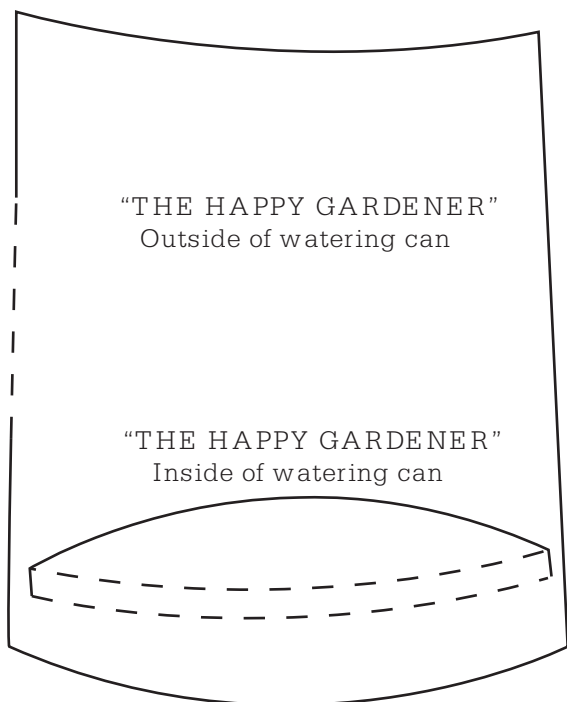

Print your chosen design/templates from the *Homespun* website. Before printing, check the Print dialog box – it is important that in the field next to the words “Page Scaling” you have selected “None” to ensure your design/templates print out at 100%.