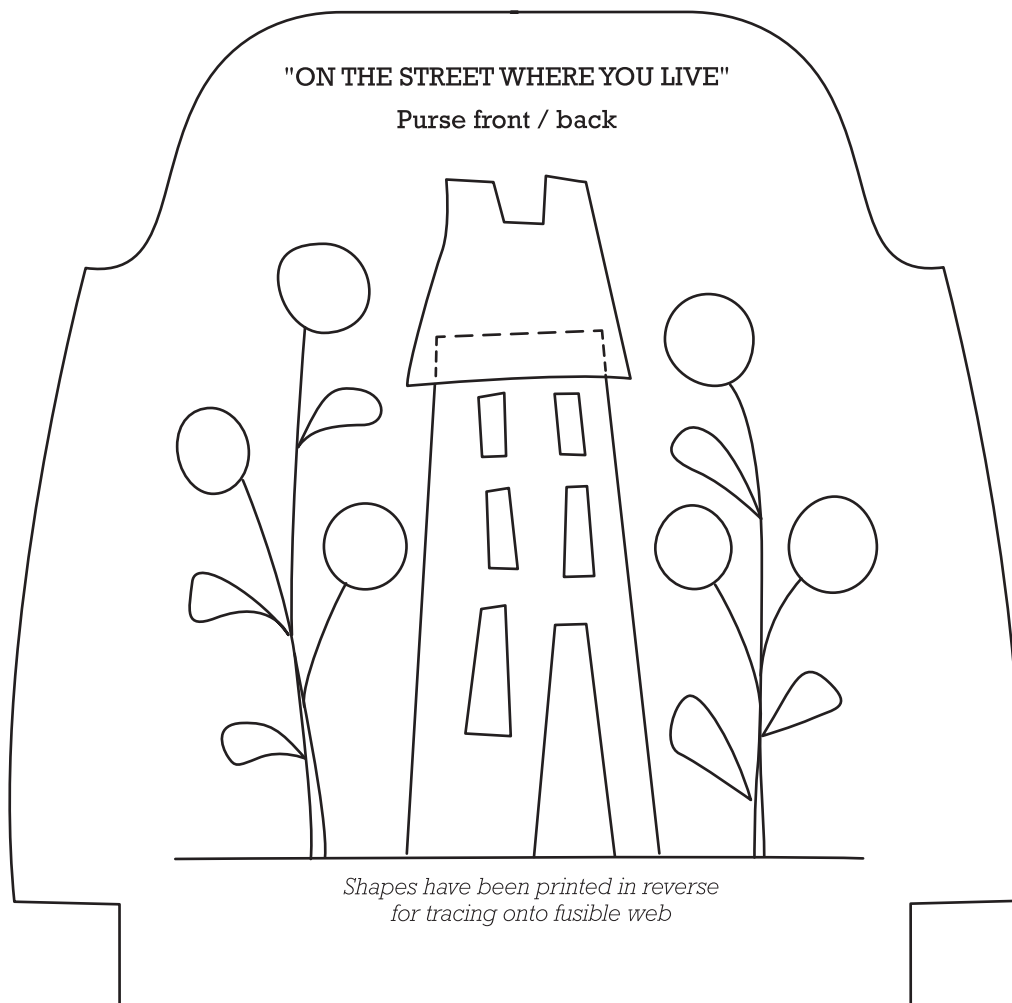

Print your chosen design/templates from the *Homespun* website. Before printing, check the Print dialog box – it is important that in the field next to the words “Page Scaling” you have selected “None” to ensure your design/templates print out at 100%.