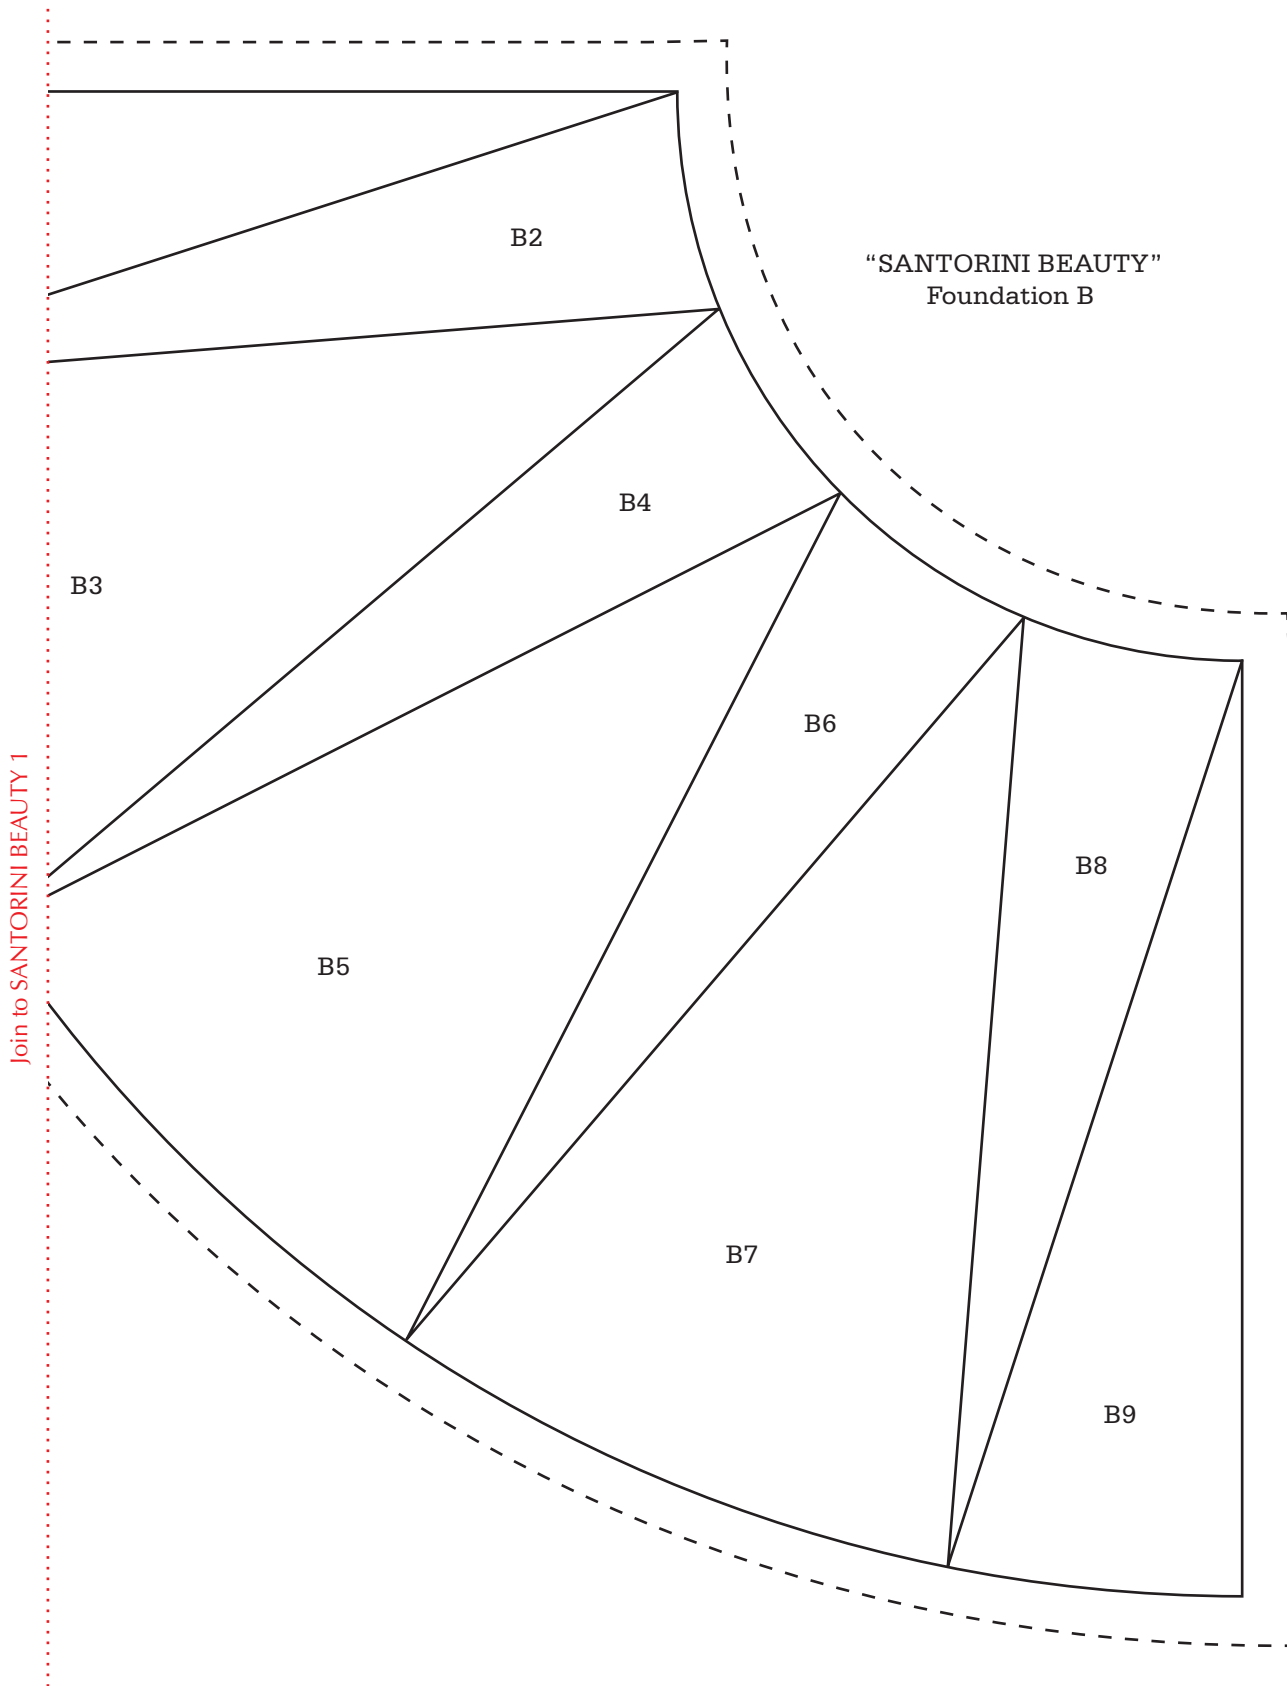

Print your chosen design/templates from the *Homespun* website. Before printing, check the Print dialog box – it is important that in the field next to the words “Page Scaling” you have selected “None” to ensure your design/templates print out at 100%.

Join to SANTORINI BEAUTY 4

B1

Join to SANTORINI BEAUTY 2

Print your chosen design/templates from the *Homespun* website. Before printing, check the Print dialog box – it is important that in the field next to the words “Page Scaling” you have selected “None” to ensure your design/templates print out at 100%.