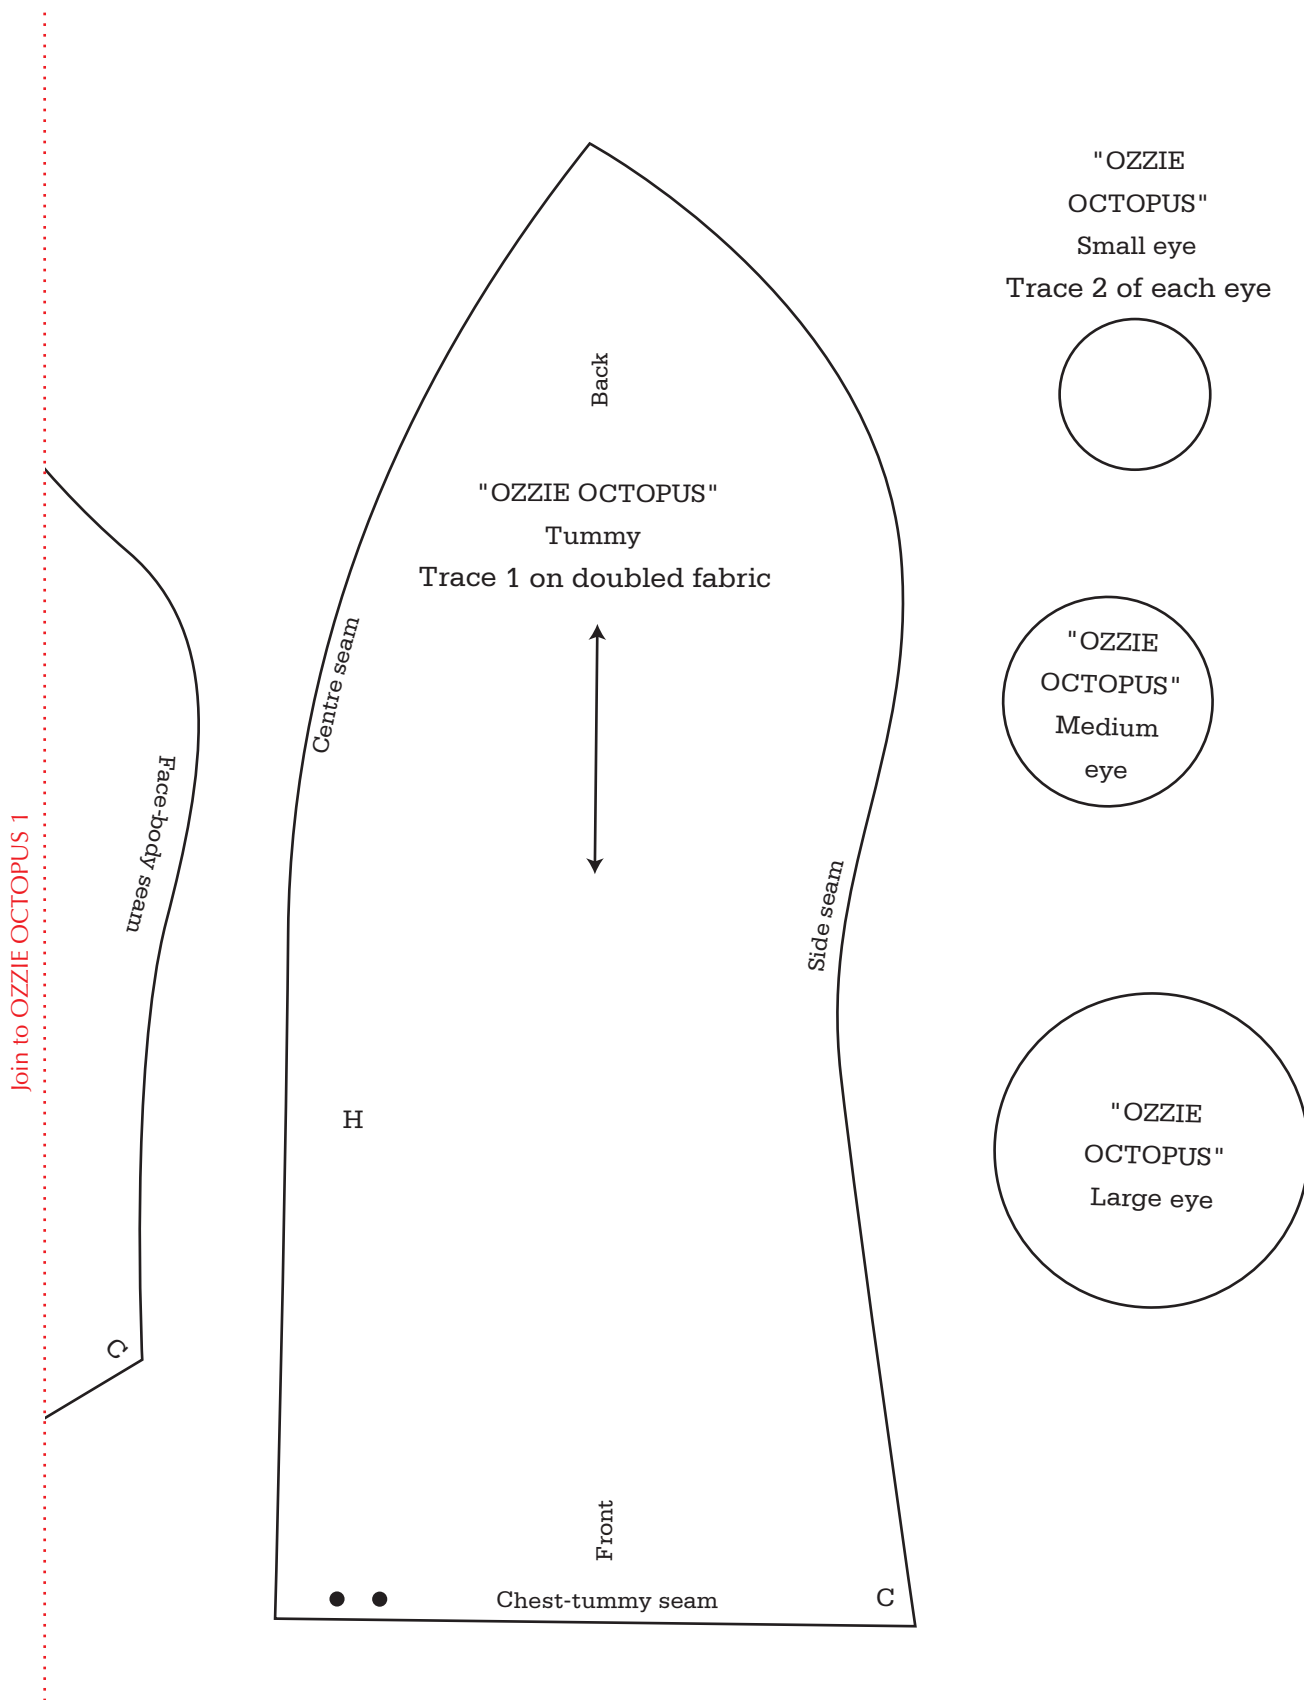

Print your chosen design/templates from the *Homespun* website. Before printing, check the Print dialog box – it is important that in the field next to the words “Page Scaling” you have selected “None” to ensure your design/templates print out at 100%.