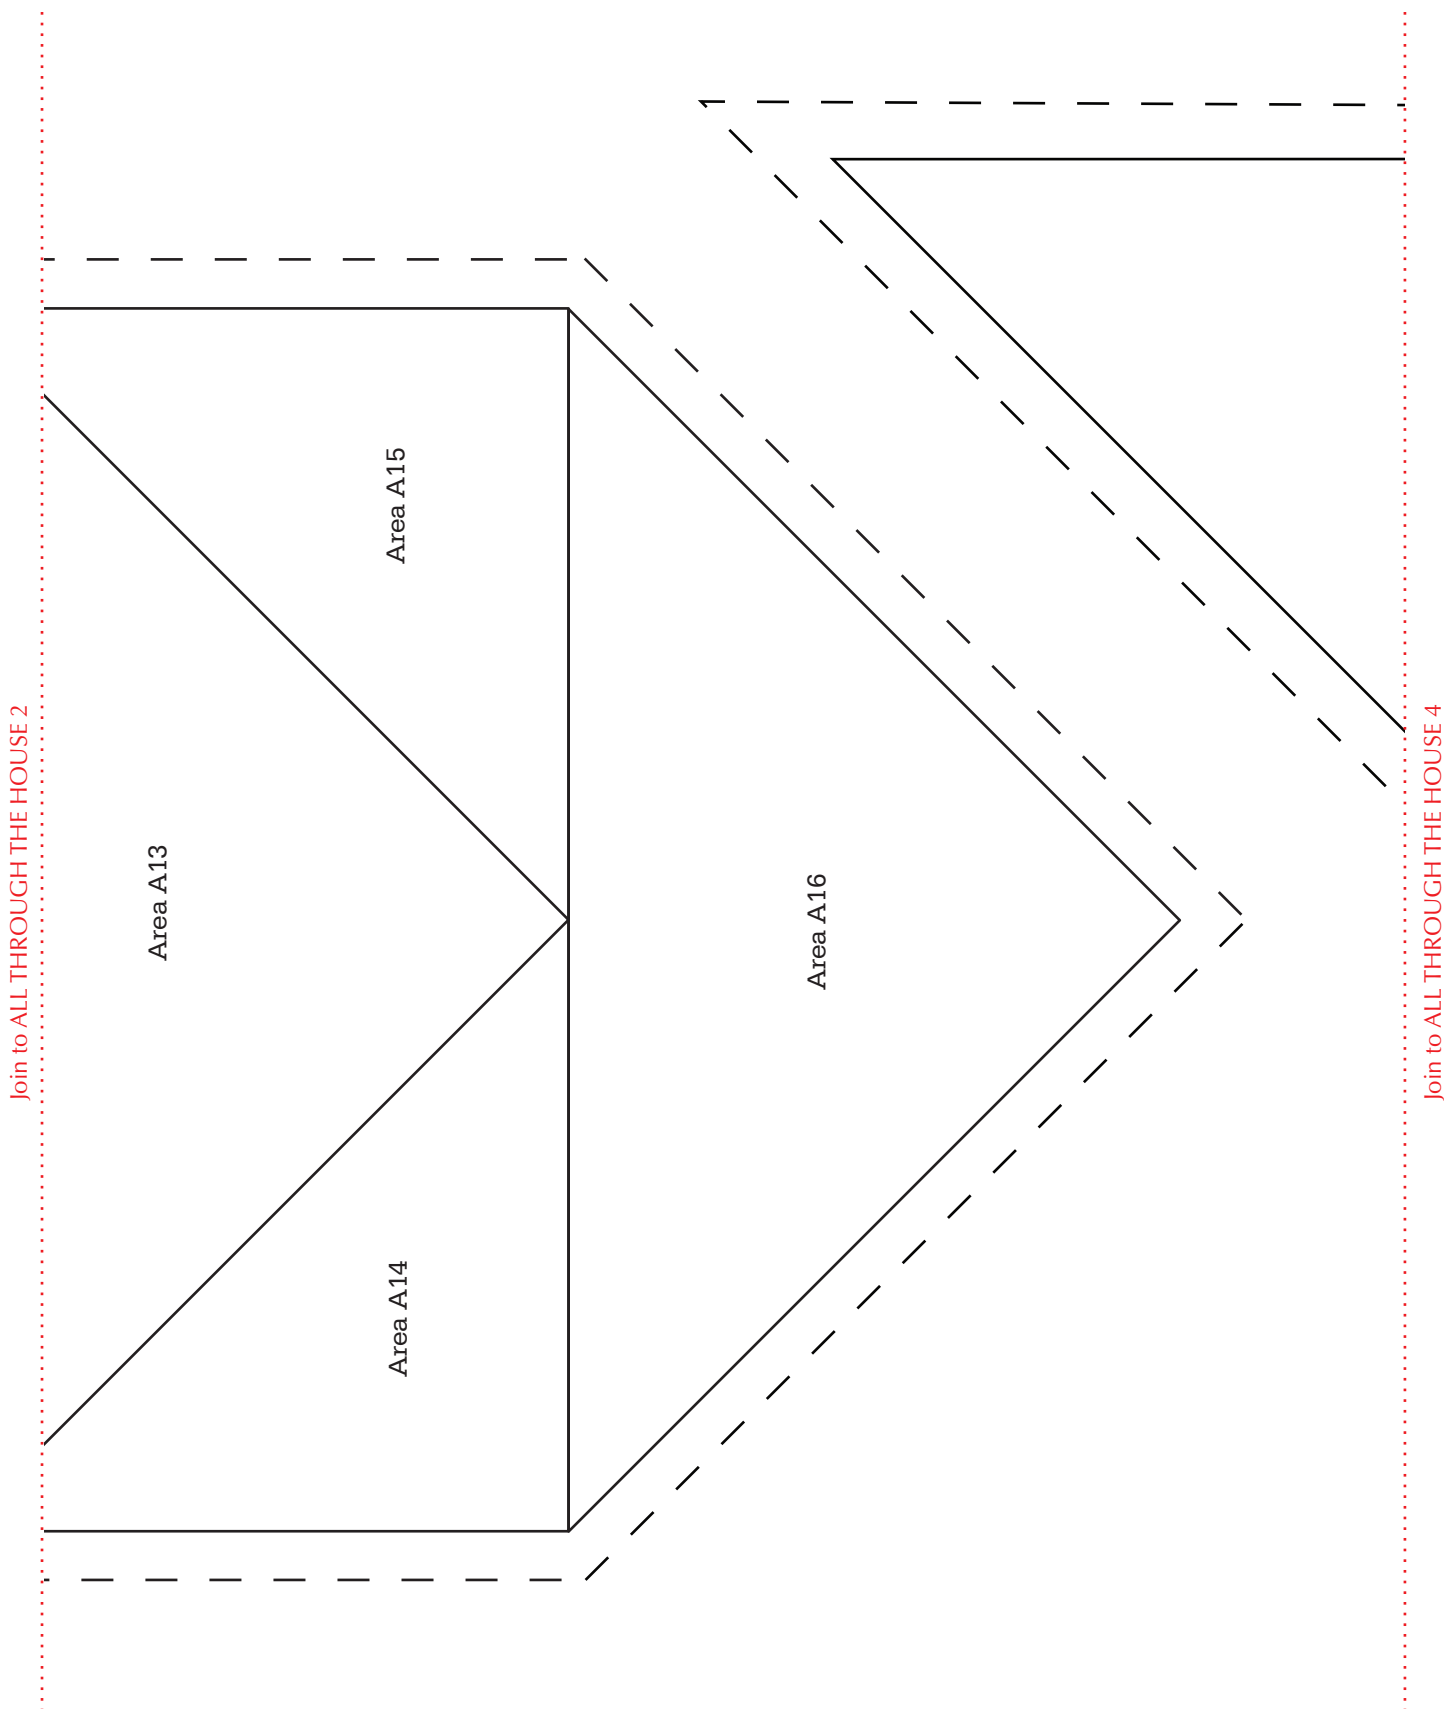

Print your chosen design/templates from the *Homespun* website. Before printing, check the Print dialog box – it is important that in the field next to the words “Page Scaling” you have selected “None” to ensure your design/templates print out at 100%.