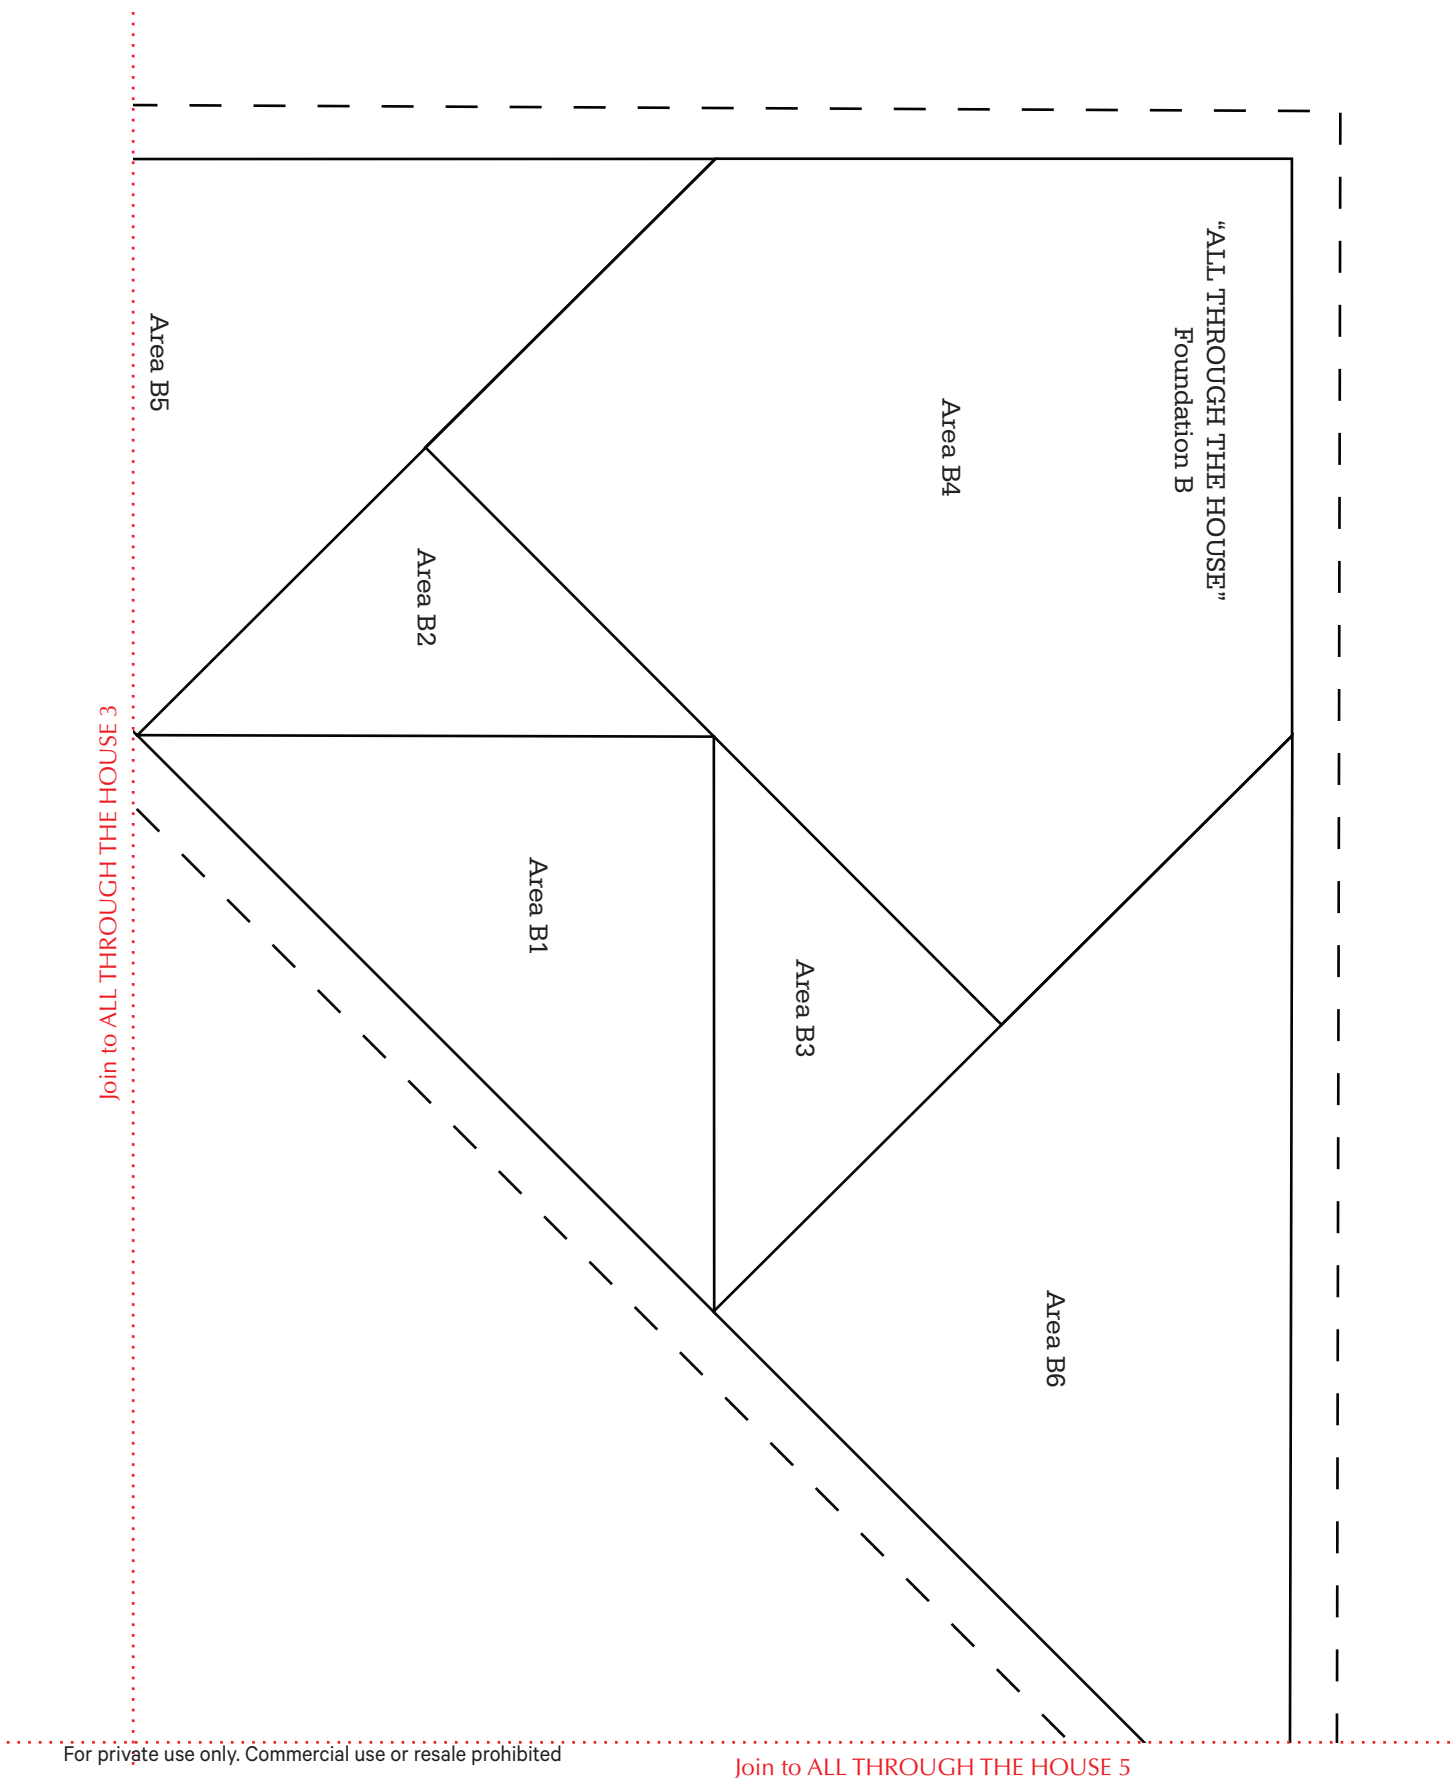

Print your chosen design/templates from the *Homespun* website. Before printing, check the Print dialog box – it is important that in the field next to the words “Page Scaling” you have selected “None” to ensure your design/templates print out at 100%.