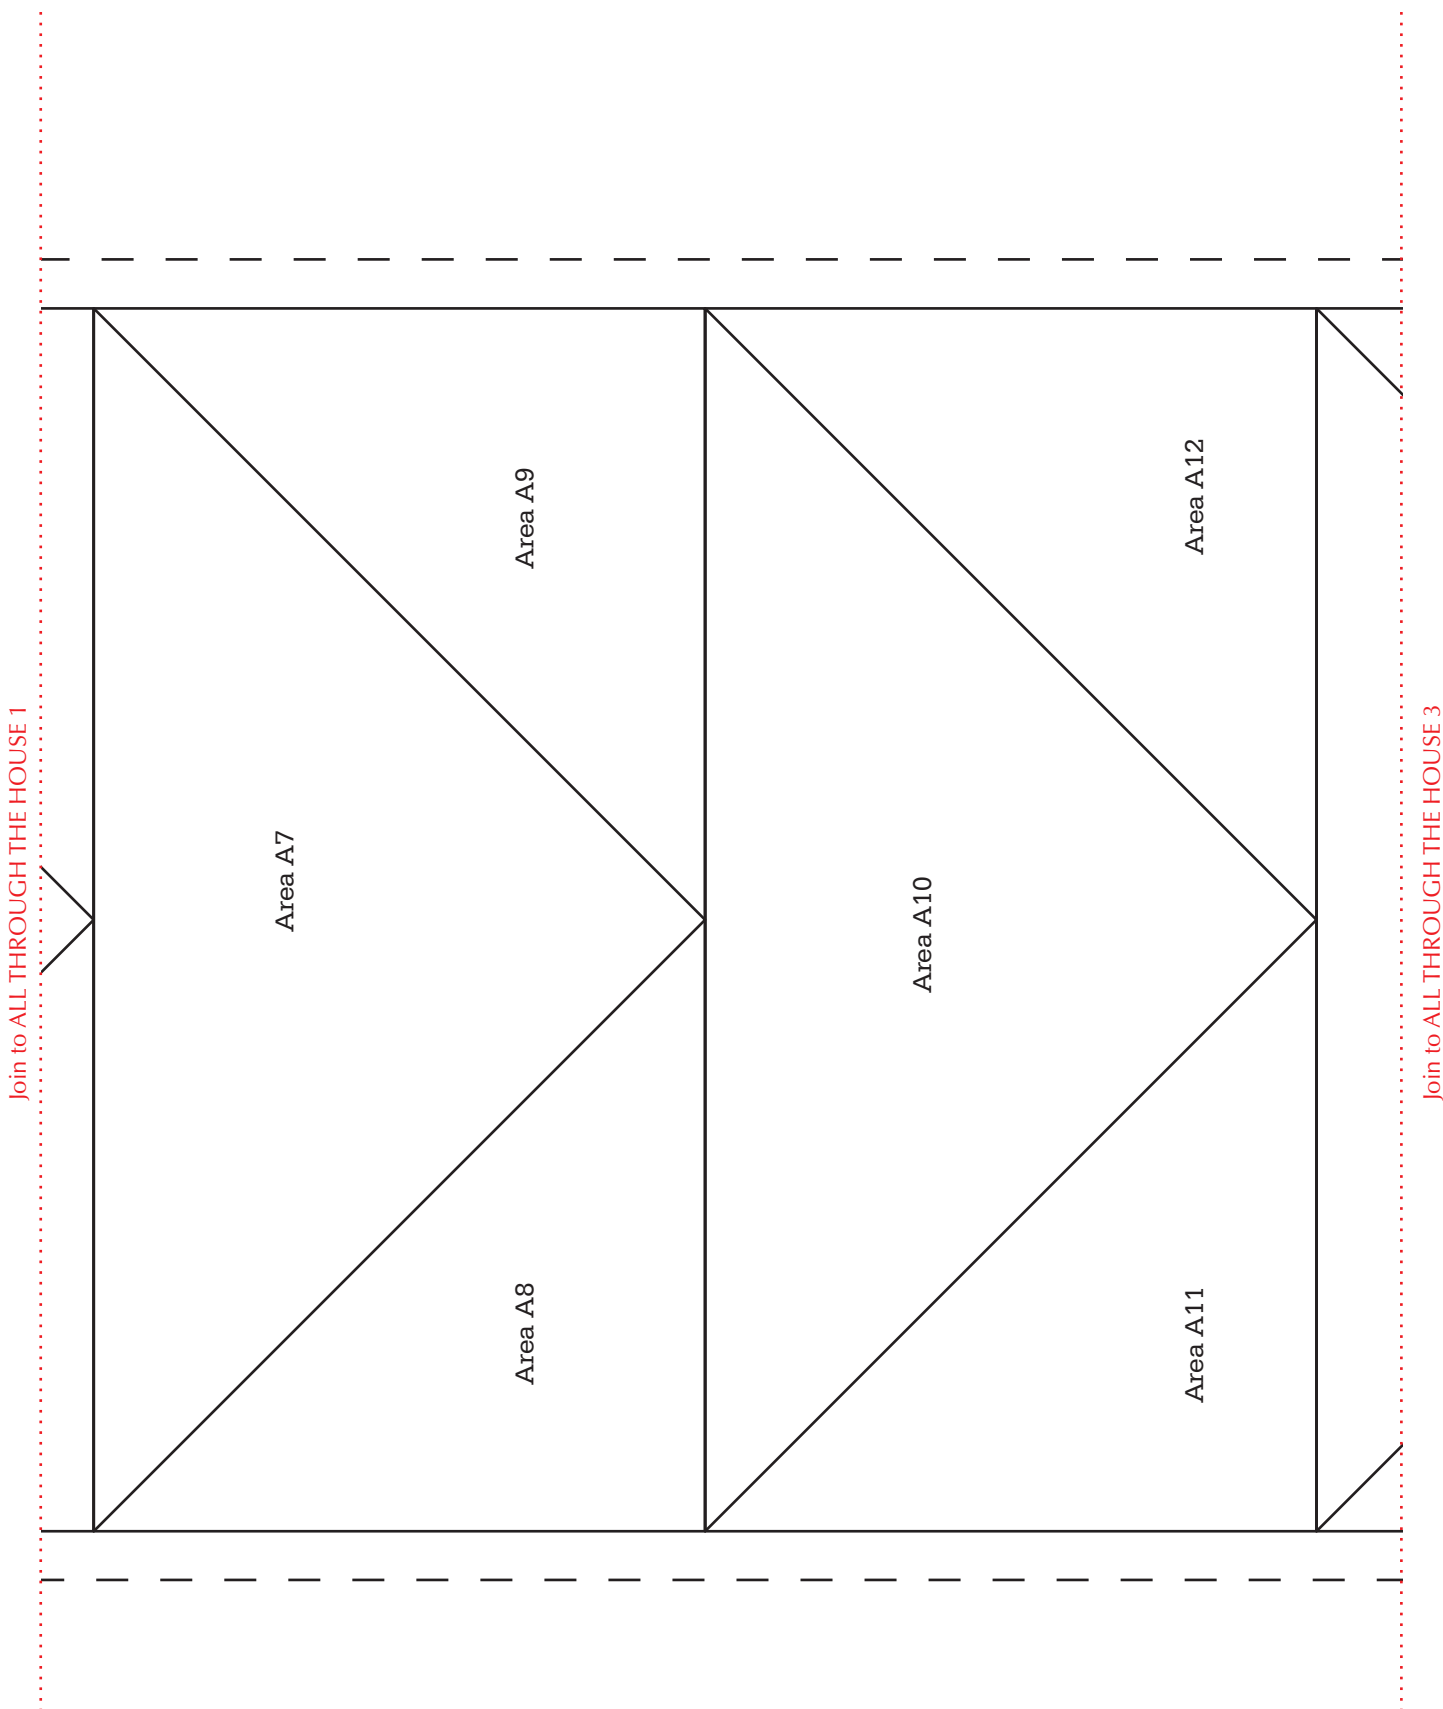

Print your chosen design/templates from the *Homespun* website. Before printing, check the Print dialog box – it is important that in the field next to the words “Page Scaling” you have selected “None” to ensure your design/templates print out at 100%.