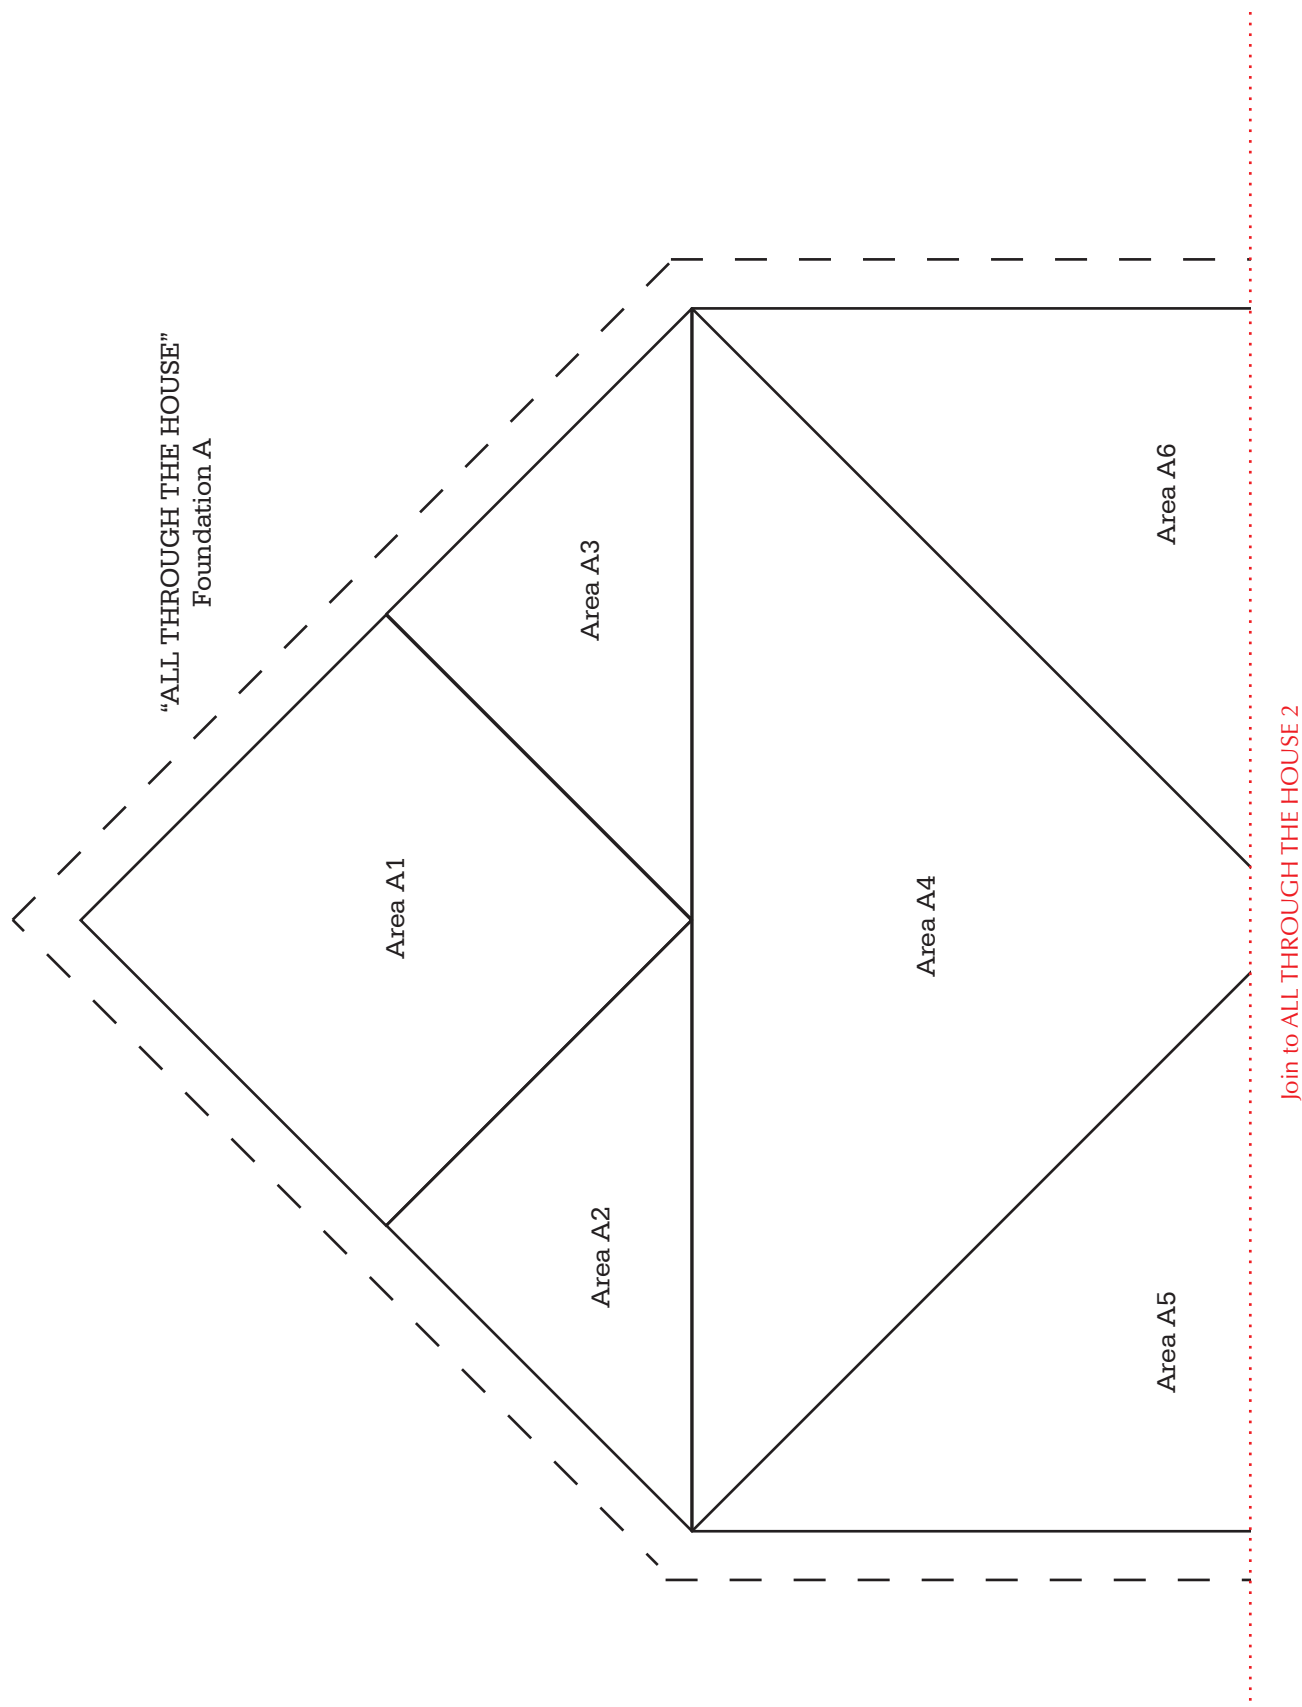

Print your chosen design/templates from the *Homespun* website. Before printing, check the Print dialog box – it is important that in the field next to the words “Page Scaling” you have selected “None” to ensure your design/templates print out at 100%.