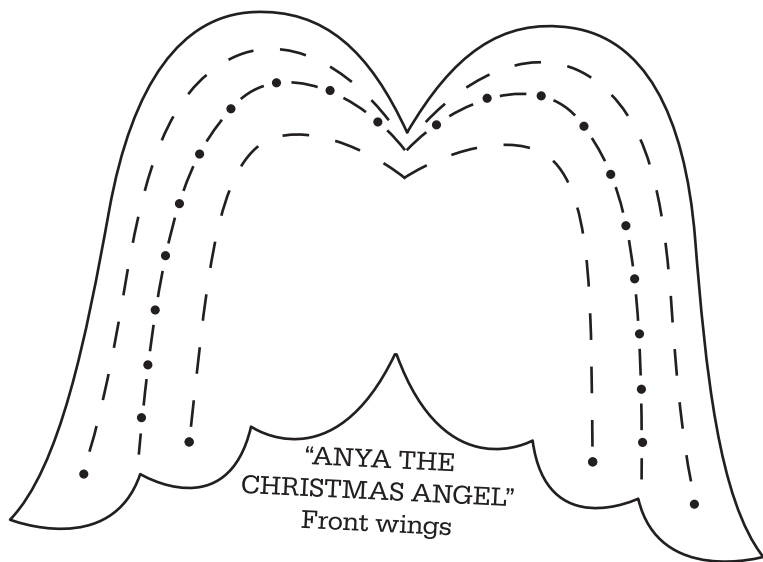

Print your chosen design/templates from the *Homespun* website. Before printing, check the Print dialog box – it is important that in the field next to the words “Page Scaling” you have selected “None” to ensure your design/templates print out at 100%.

“ANYA THE CHRISTMAS ANGEL”
Centre flower

“ANYA THE CHRISTMAS ANGEL”
Side flower
Trace/cut 2

Print your chosen design/templates from the *Homespun* website. Before printing, check the Print dialog box – it is important that in the field next to the words “Page Scaling” you have selected “None” to ensure your design/templates print out at 100%.