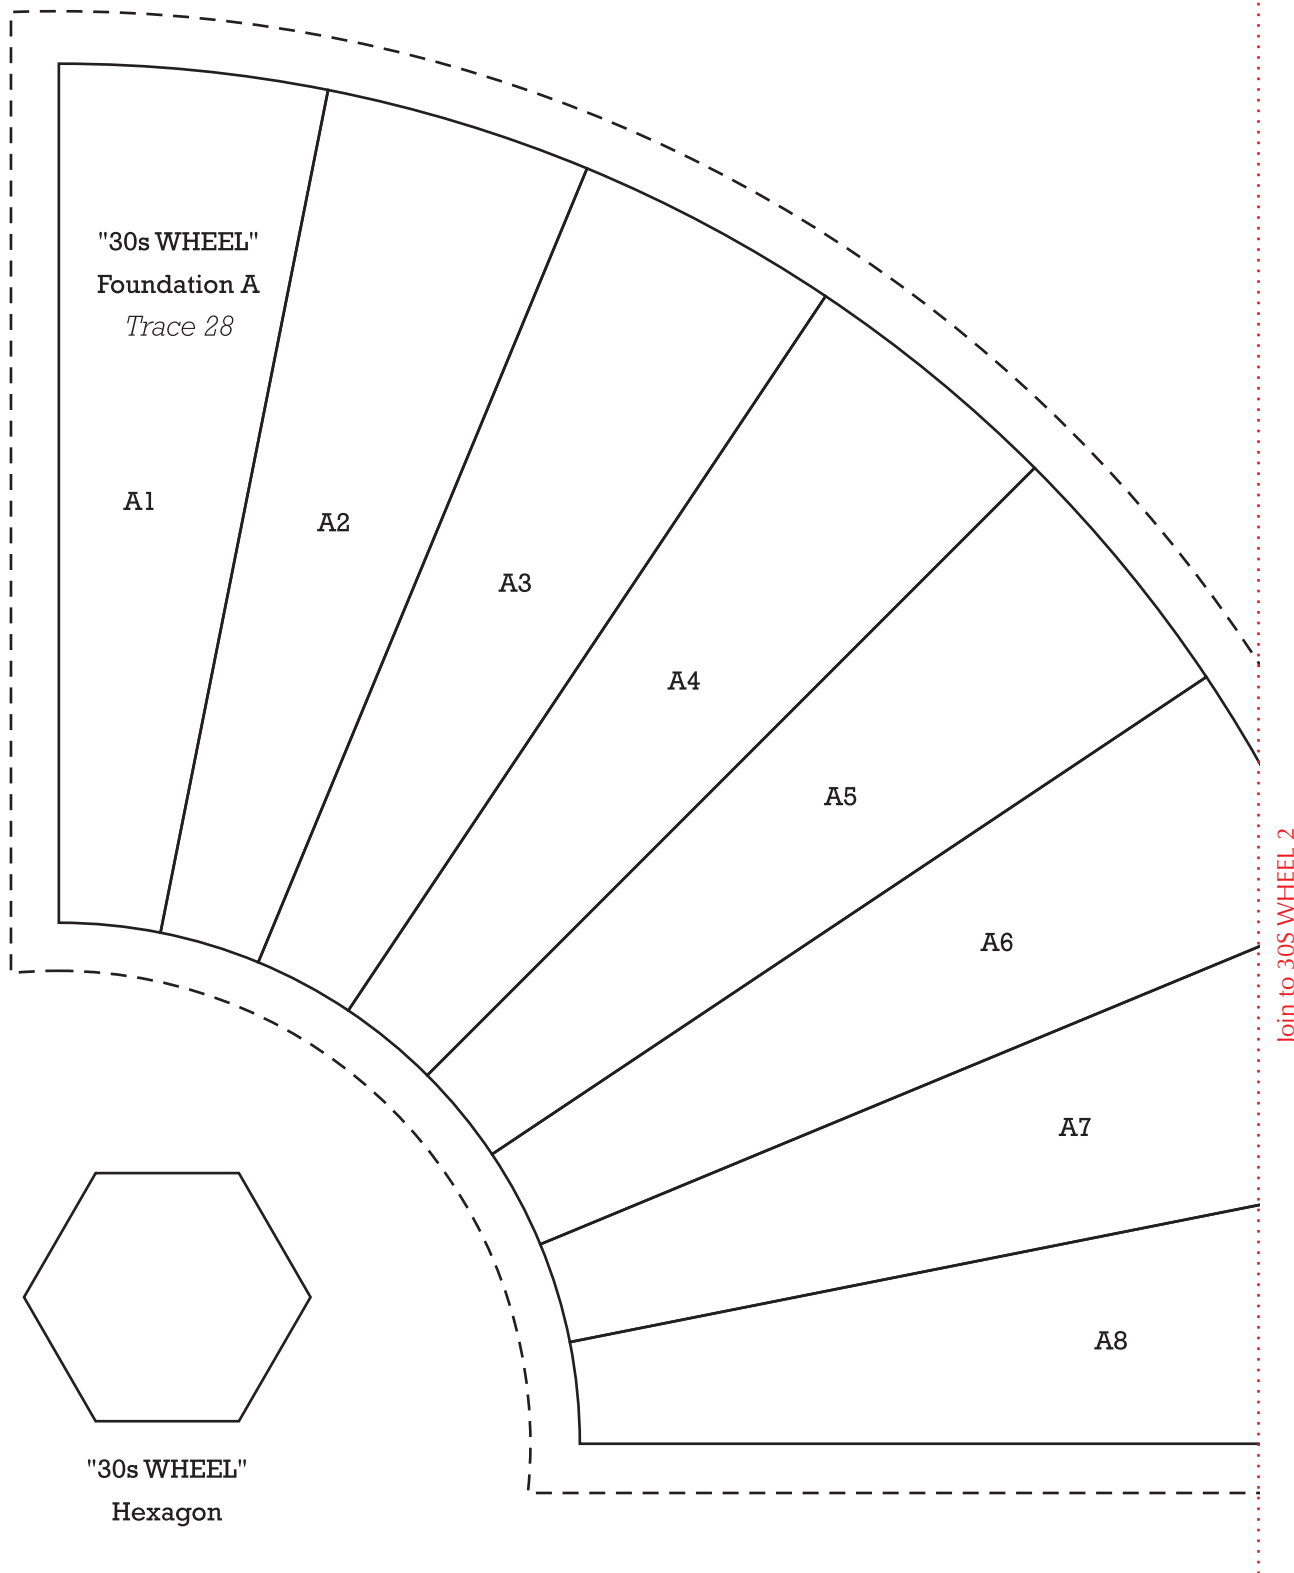

Print your chosen design/templates from the *Homespun* website. Before printing, check the Print dialog box – it is important that in the field next to the words “Page Scaling” you have selected “None” to ensure your design/templates print out at 100%.